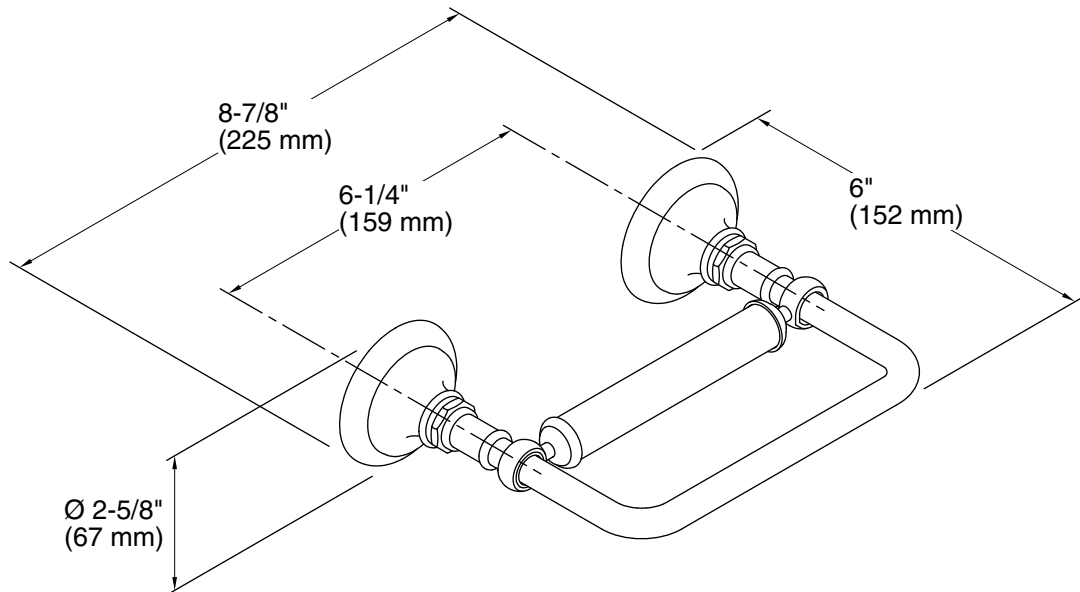

Technical Information

All product dimensions are nominal.

Material: Metal

Notes

Install this product according to the installation guide.

CAUTION: Risk of personal injury. Do not install these products in any area where they are likely to be used inadvertently as a grab bar or support bar. These products are not designed or intended for use as a grab bar or support bar.